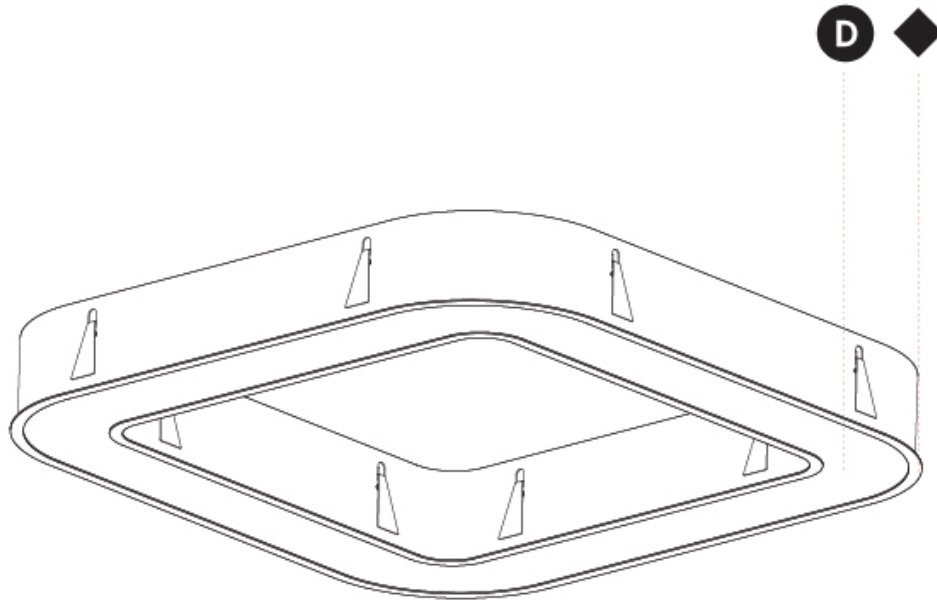

GLORIOUS QUANTUM SURFACE

A32953-

PROJECT _____

TYPE _____

SPECIFIER _____

QUANTITY _____

DATE _____